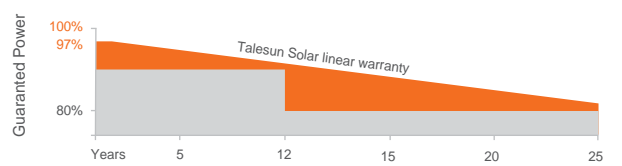

## PERFORMANCE WARRANTY

**12** years  
Quality assurance

**25** years  
Power output guarantee

Linear Performance Warranty  
Standard Performance Warranty

TP6G72M/410W