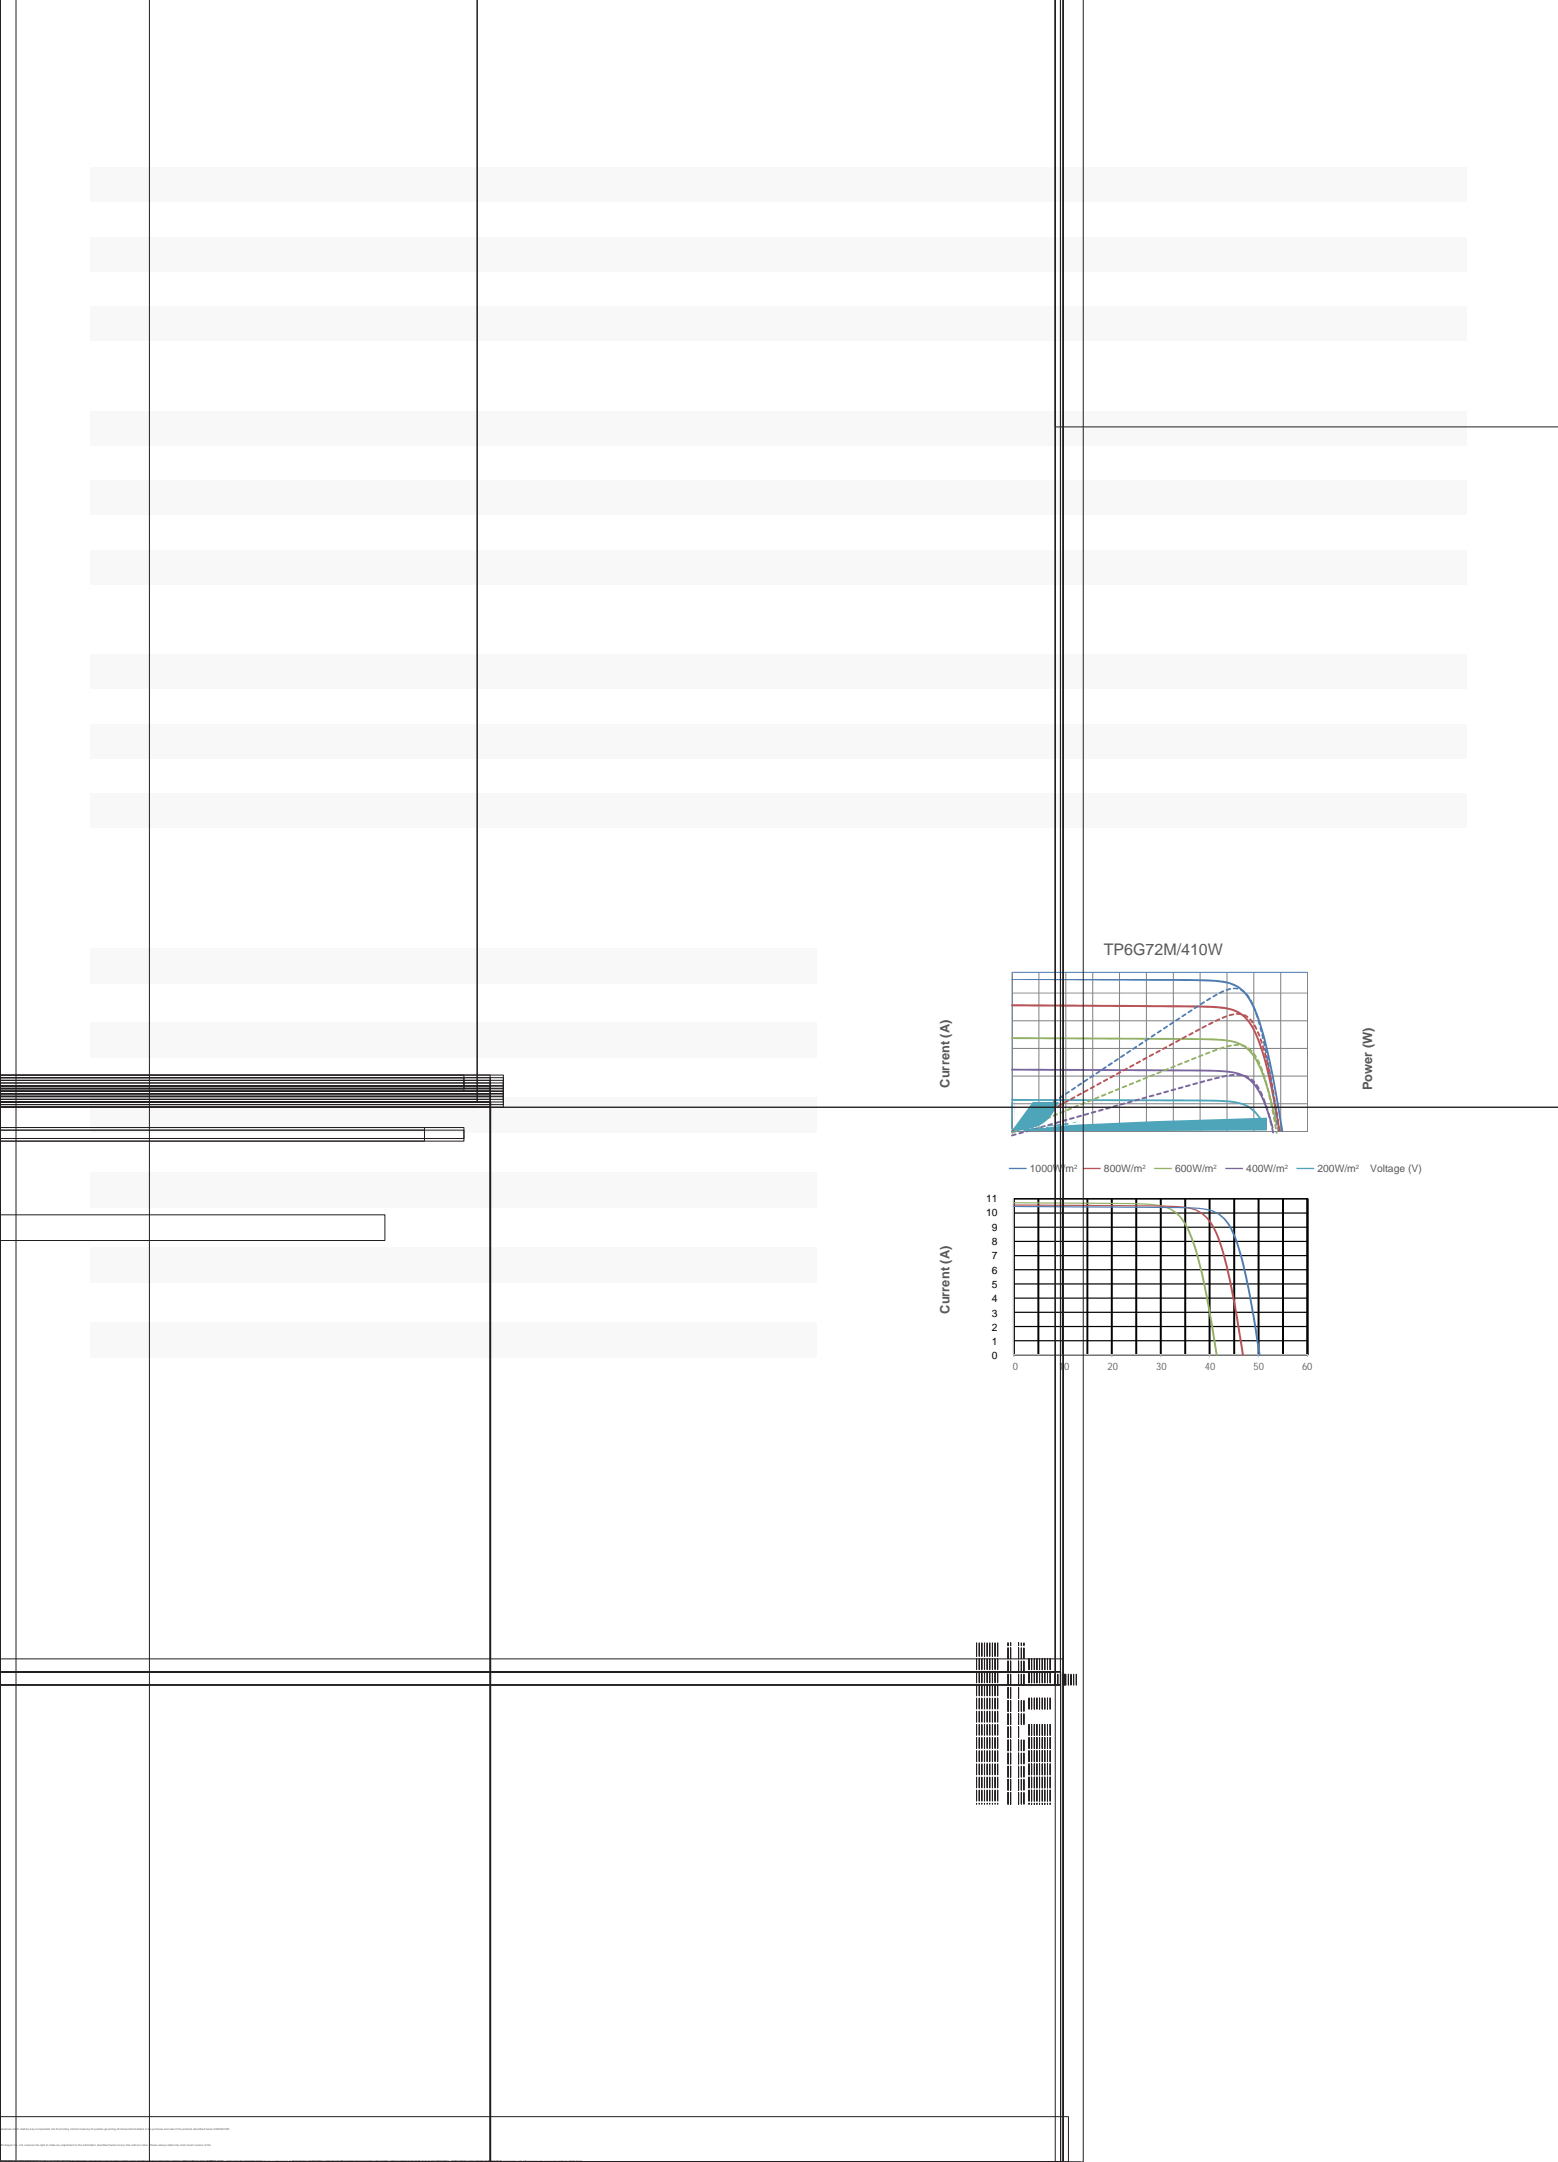

## PERFORMANCE WARRANTY

**12** years  
Quality assurance

**25** years  
Power output guarantee

Linear Performance Warranty  
Standard Performance Warranty

TP6G72M/410W